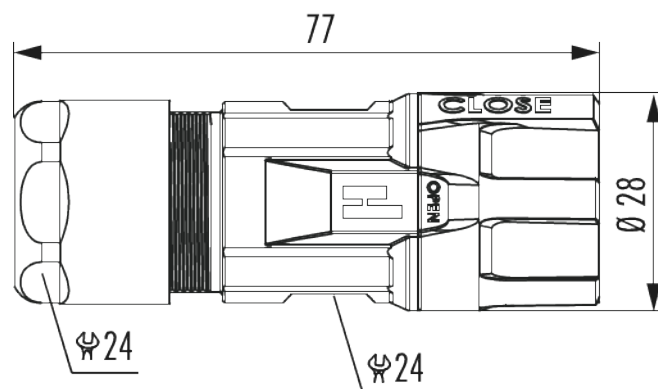

Housing TWILOCK-S cable connector M23 Power

Item number 755660000S

Technical data

Housing type	Cable
Material housing	Zinc Die Cast , brass
Material housing surface	Nickel
Version	TWILOCK-S
Internal thread plug-in side	M23 x 1
TWILOCK/TWILOCK-S-Ø plug-in side	28 mm
Locking type	TWILOCK-S
Shield	shielded
Seal type	O-Ring
Material seals/o-rings	NBR
Wrench size (SW1/SW2)	24/24 mm
Cable diameter	11 - 17 mm
Temperature range	-40°C to +125°C
Protection class	IP 67 , IP 69 K

Housing TWILOCK-S cable connector M23 Power

Item number 755660000S

suitable contact inserts	7084909101 , 7084909102 , 7084910101 , 7084910102 , 7084943121 , 7084943122 , 7084951121 , 7084951122 , 7084953101 , 7084953102
---------------------------------	---

Housing TWILOCK-S cable connector M23 Power

Item number 755660000S

Commercial data

Packaging Unit	25
EAN code	4033878503881
Weight	0.09269 kg
ETIM 7	EC003556
ETIM 8	EC003556
ETIM 9	EC003556
eCl@ss 10.1	27440224
Customs tariff number	85366990