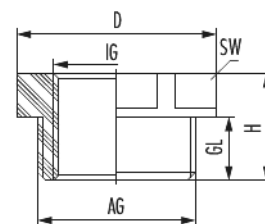

## Technical data

Material	Polyamide
Temperature range	-40 °C to +80 °C
Tightening torque	4.5 Nm
Colour	grey
RAL	7035
Variant	Metric
External thread (AG)	M20 x 1,5
Internal thread (IG)	M16 x 1,5
Type	A
Thread length (GL)	9 mm
Height (H)	16 mm
D	27 mm
Wrench size (SW)	24 mm